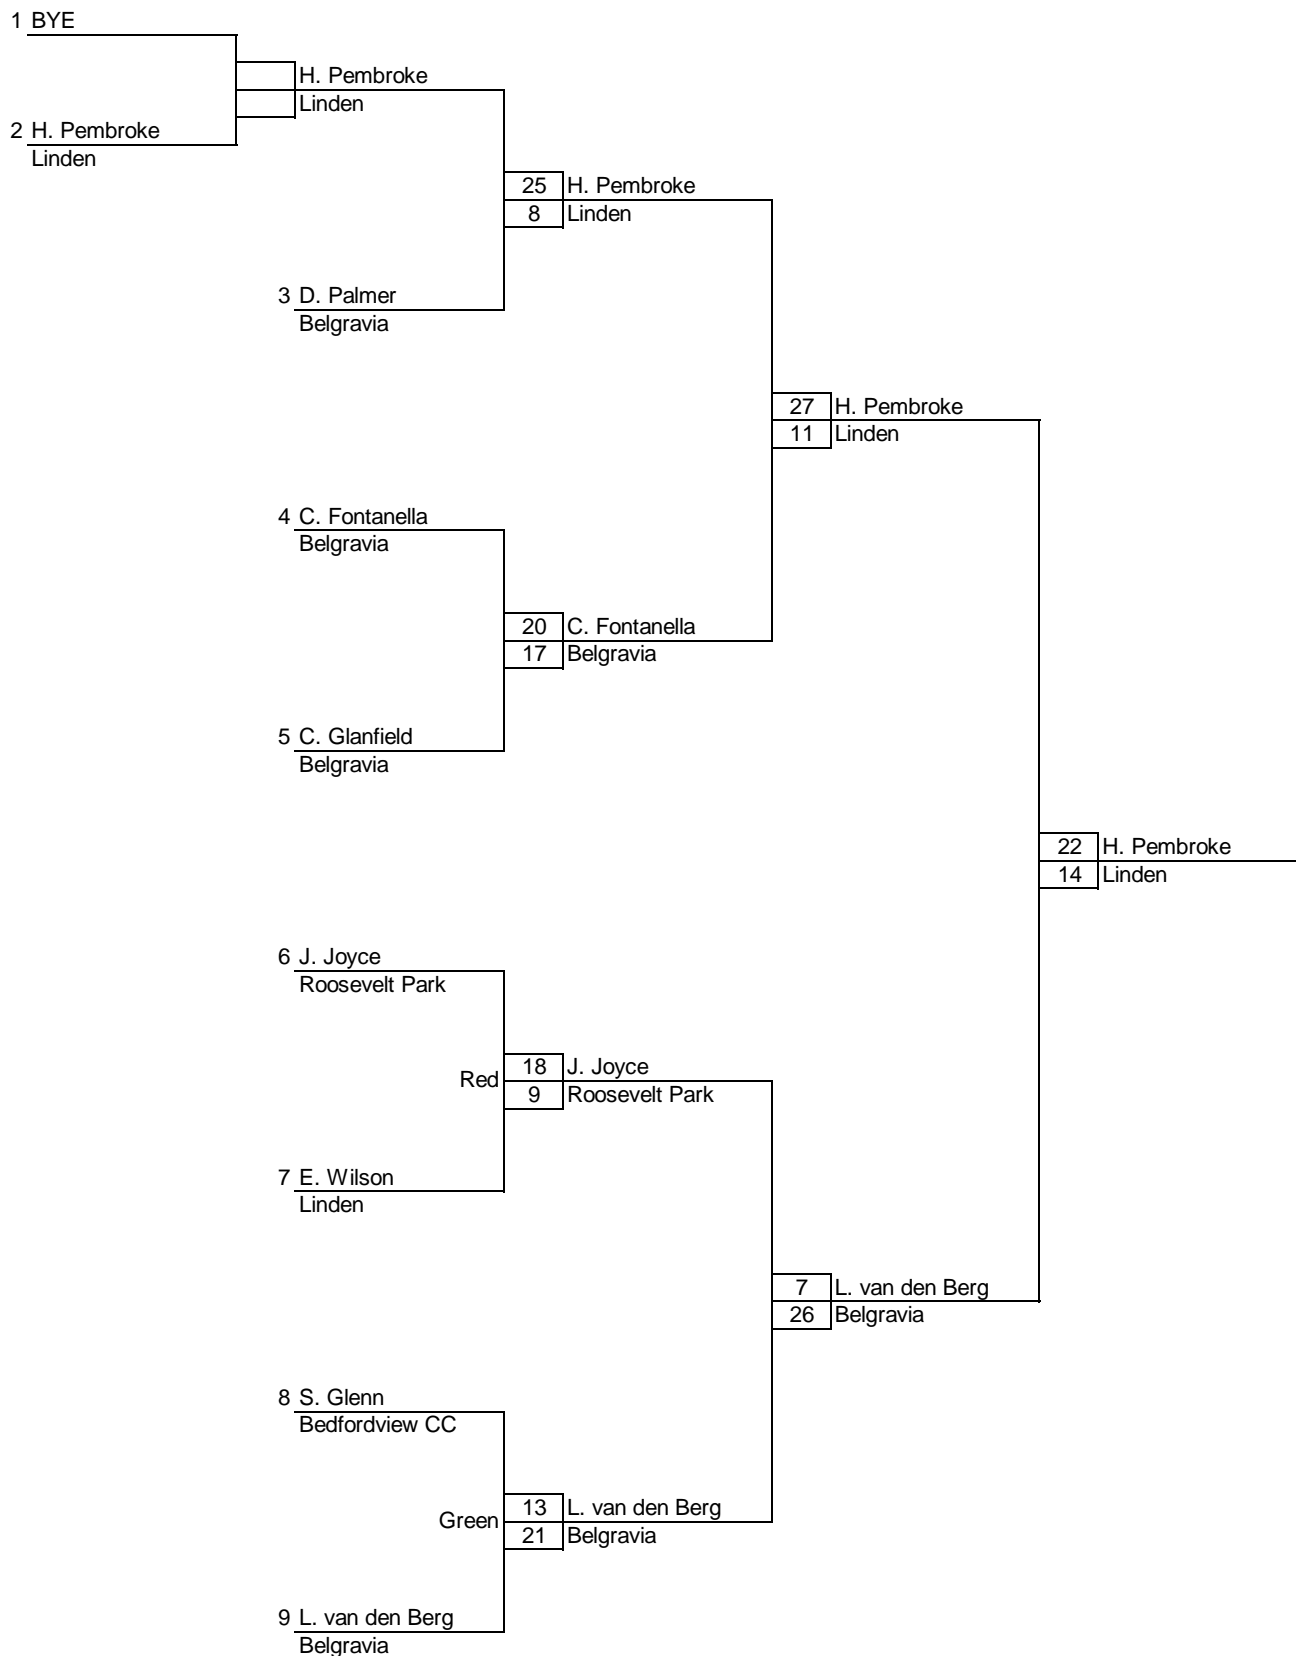

**Perfect Delivery JBA Women's Fours Tournament
Play-Off Chart**

Sun 10 Jun - 09H00	Sun 10 Jun - 13H30	Sun 17 Jun - 09H00	Sun 17 Jun - 13H30	Winner
RANDBURG	RANDBURG	RANDBURG	RANDBURG	
Play-Off Rnd 1	Q-Final	S-Final	Final	

Perfect Delivery JBA Women's Fours Tournament

Section 1 - BRYANSTON SPORTS

Section 1 - BRYANSTON SPORTS																
Bye 2					Bye 3				Bye 1				Bye 4			
BYE					BYE				BYE				BYE			
Sunday - 3 June	1				2				3				4			
	Opp.	Shots		Points	Opp.	Shots		Points	Opp.	Shots		Points	Opp.	Shots		Points
Round 1 - 09H00	2	For	Against		1	For	Against		4	For	Against		3	For	Against	
Round 2 - 11H30	3				4				1				2			
Round 3 - 14H30	4				3				2				1			
	Shot Diff.				Shot Diff.				Shot Diff.				Shot Diff.			
	Shot %				Shot %				Shot %				Shot %			