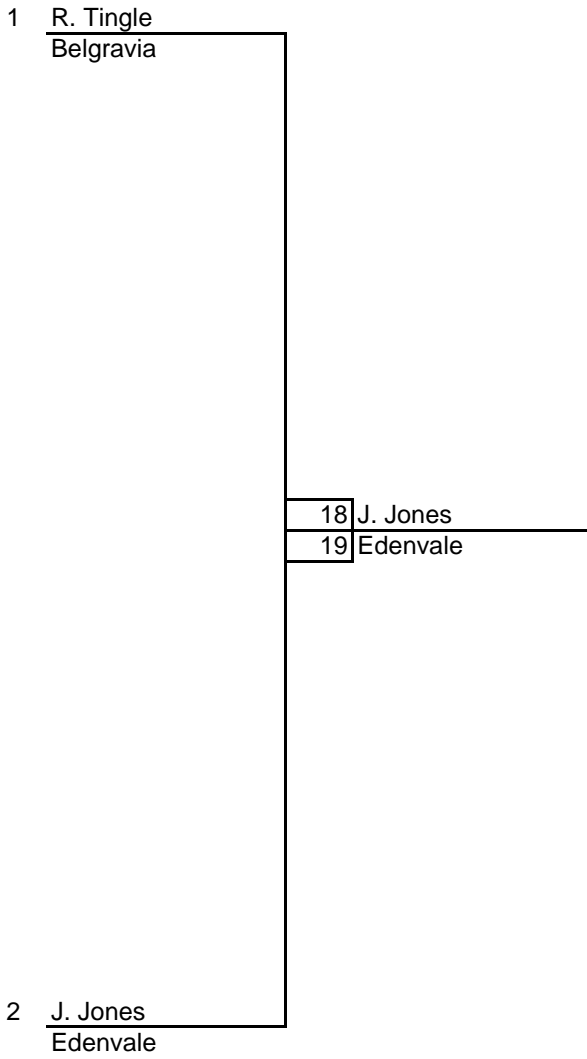

**PERFECT DELIVERY GAUTENG OPEN WOMENS PAIRS 2019
Play - Off Chart**

Sun 28 Jul - 09h30	Winner
BRYANSTON SPORTS	
Final	

**PERFECT DELIVERY GAUTENG OPEN WOMENS PAIRS 2019
Play-Off Section 1**

Sun 14 Jul - 14H30	Thur 25 Jul - 11h30	Thur 25 Jul - 14h30	Fri 26 Jul -13h30	Section Winner
AT VENUE	BRYANSTON SPORTS	BRYANSTON SPORTS	BRYANSTON SPORTS	
Round 1	Round 2	Q-Final	S-Final	