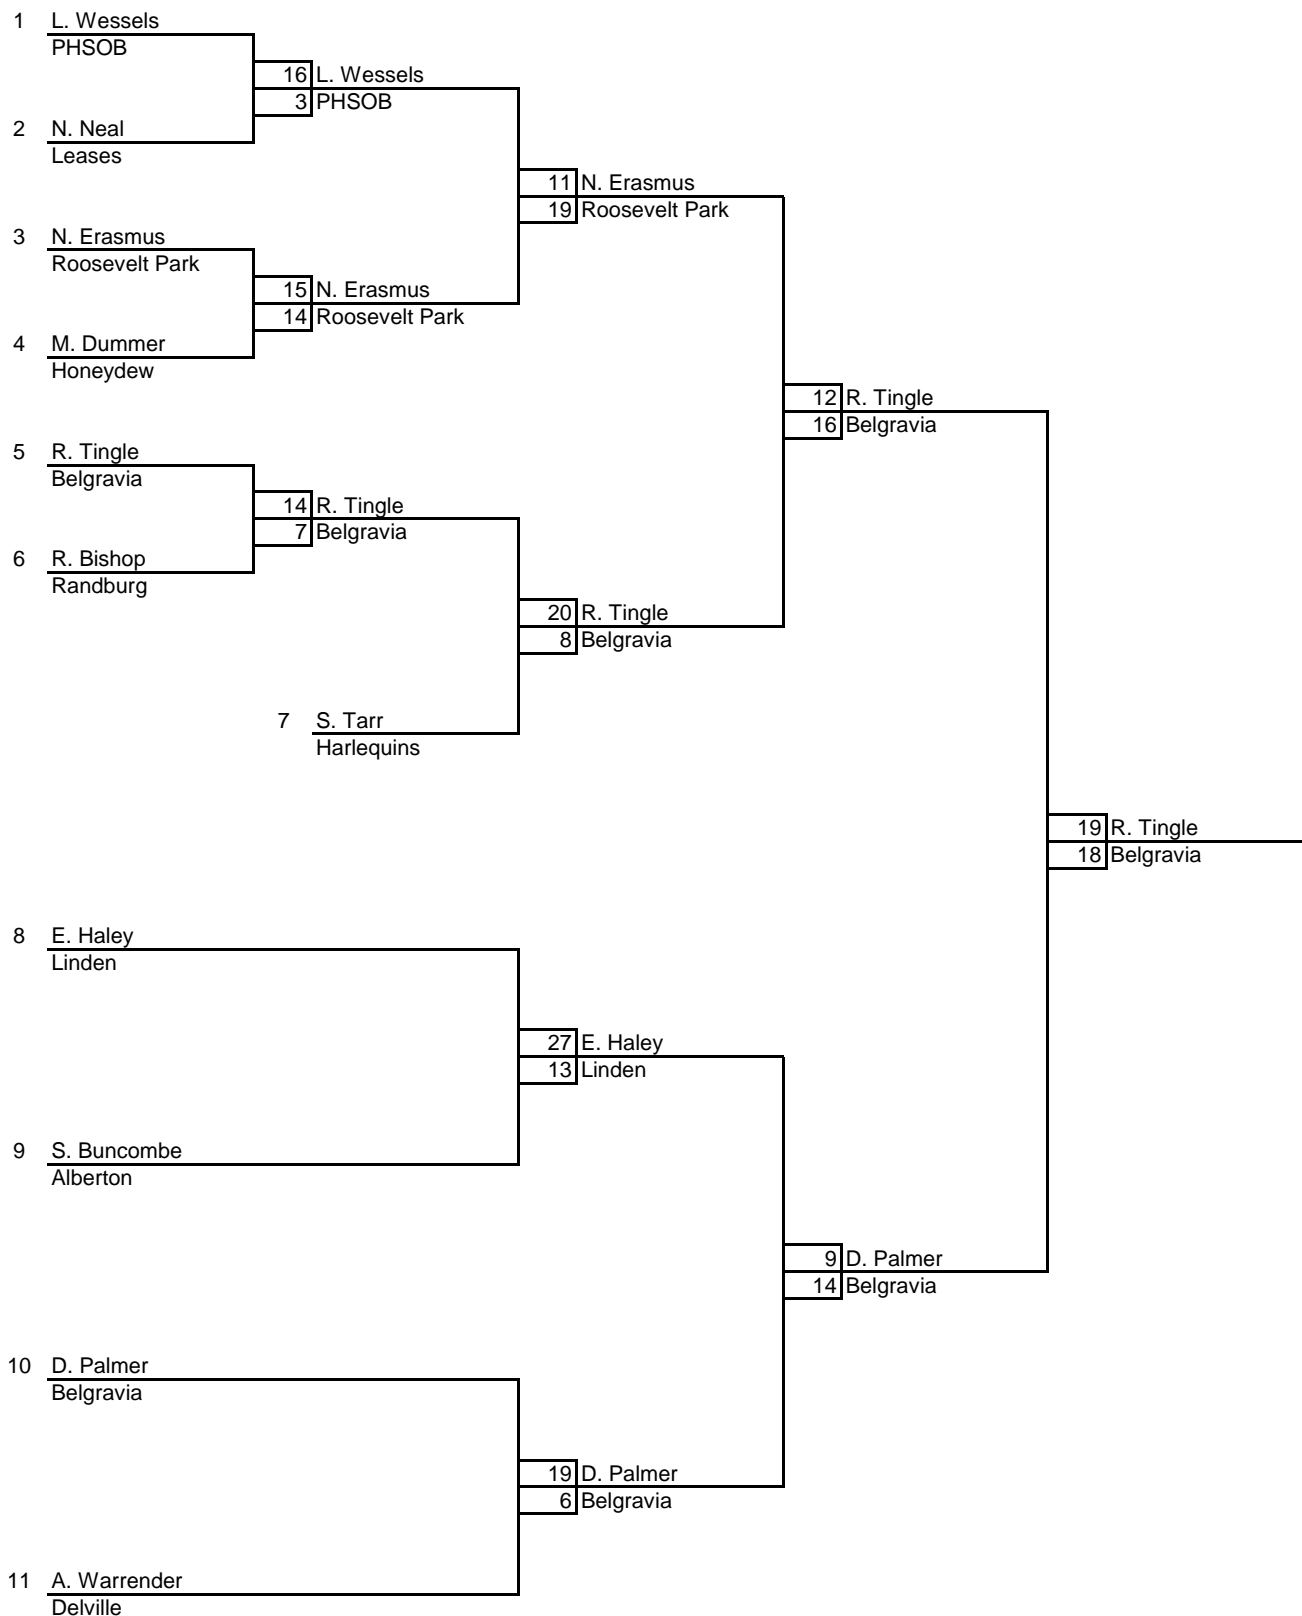

**PERFECT DELIVERY GAUTENG OPEN WOMENS PAIRS 2019
Play-Off Section 1**

Sun 14 Jul - 14H30	Thur 25 Jul - 11h30	Thur 25 Jul - 14h30	Fri 26 Jul -13h30	Section Winner
AT VENUE	BRYANSTON SPORTS	BRYANSTON SPORTS	BRYANSTON SPORTS	
Round 1	Round 2	Q-Final	S-Final	

21 ENDS