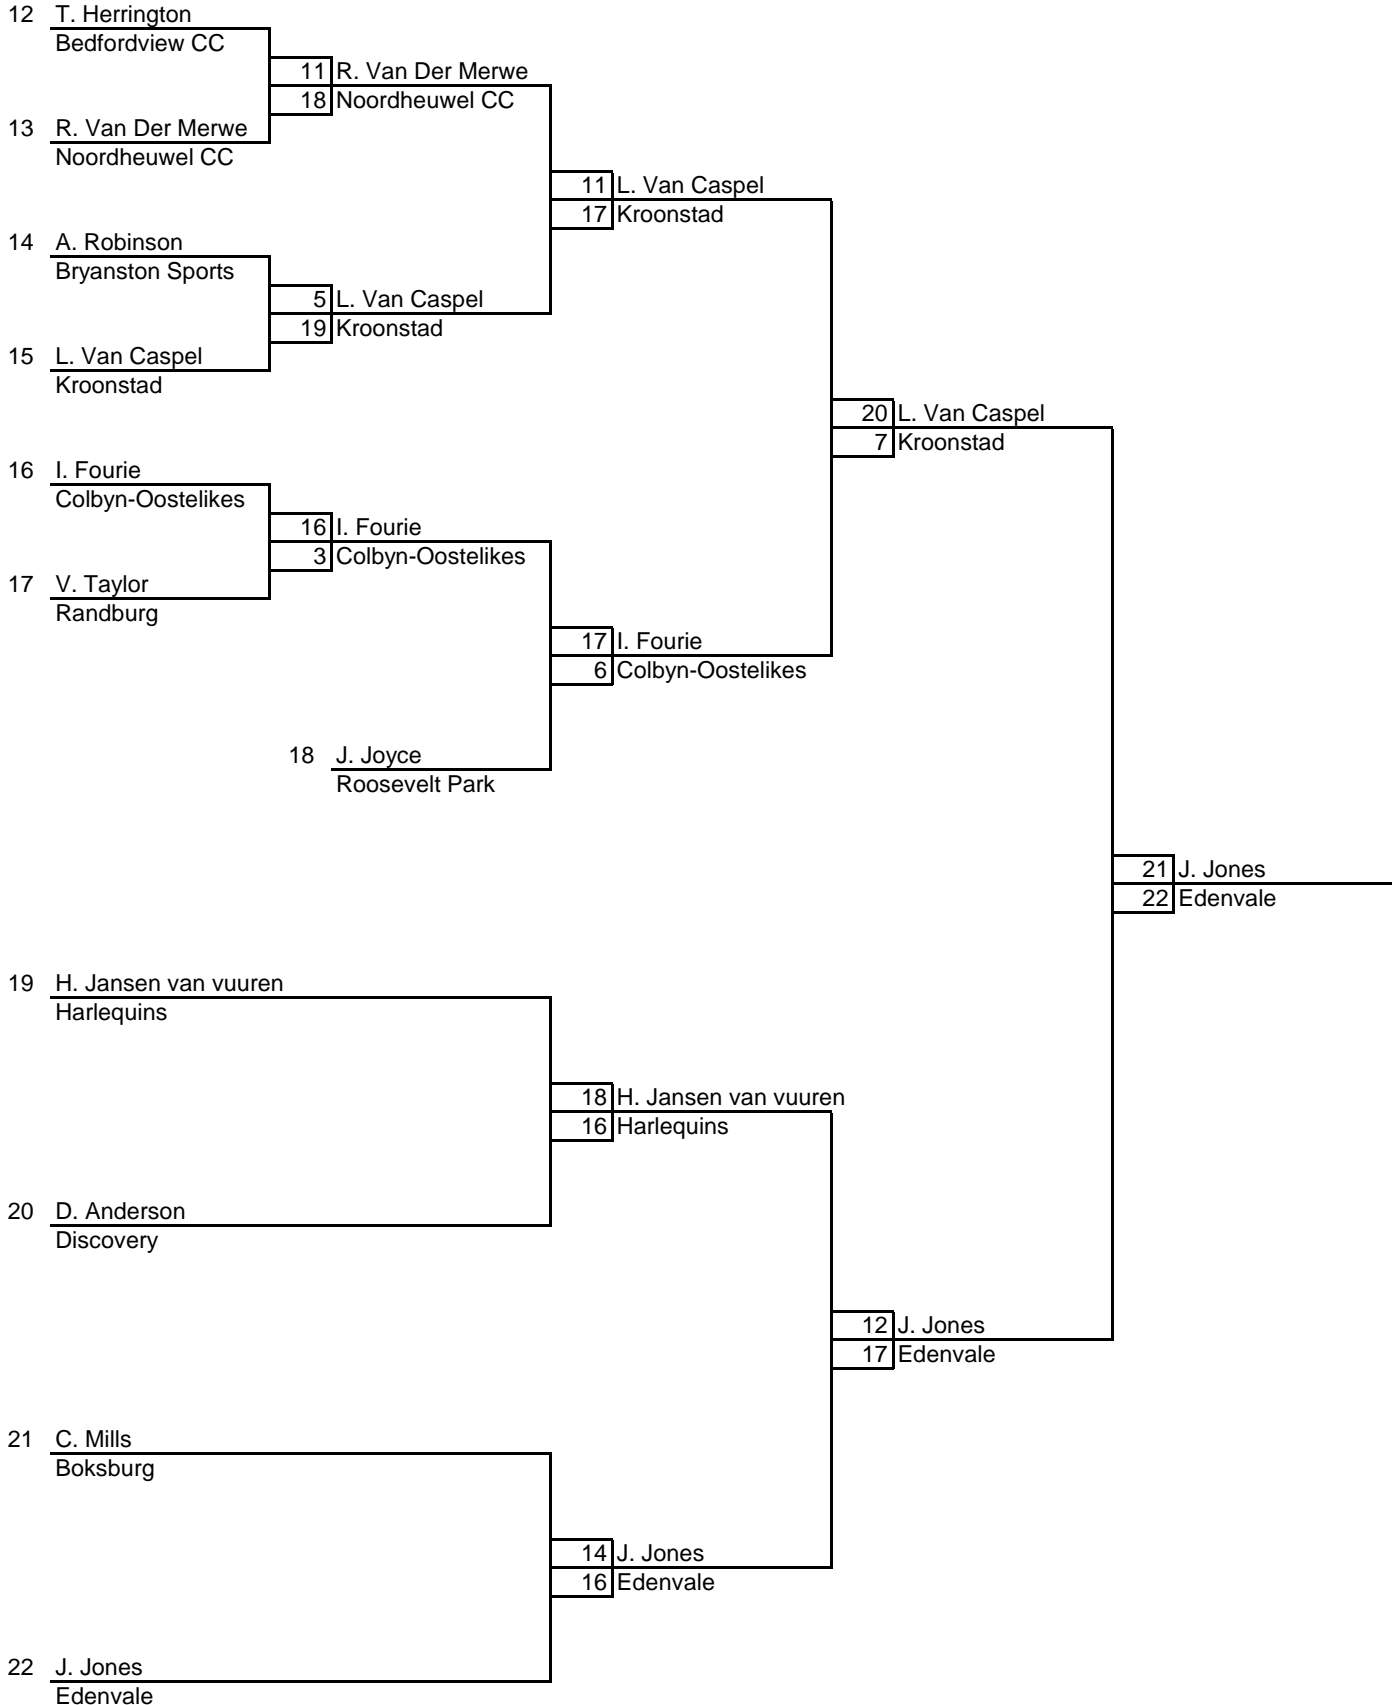

**PERFECT DELIVERY GAUTENG OPEN WOMENS PAIRS 2019
Play-Off Section 2**

Sun 14 Jul - 14H30	Thur 25 Jul - 11h30	Thur 25 Jul - 14h30	Fri 26 Jul - 13h30	Section Winner
AT VENUE	RANBURG	RANDBURG	BRYANSTON SPORTS	
Round 1	Round 2	Q-Final	S-Final	

21 ENDS