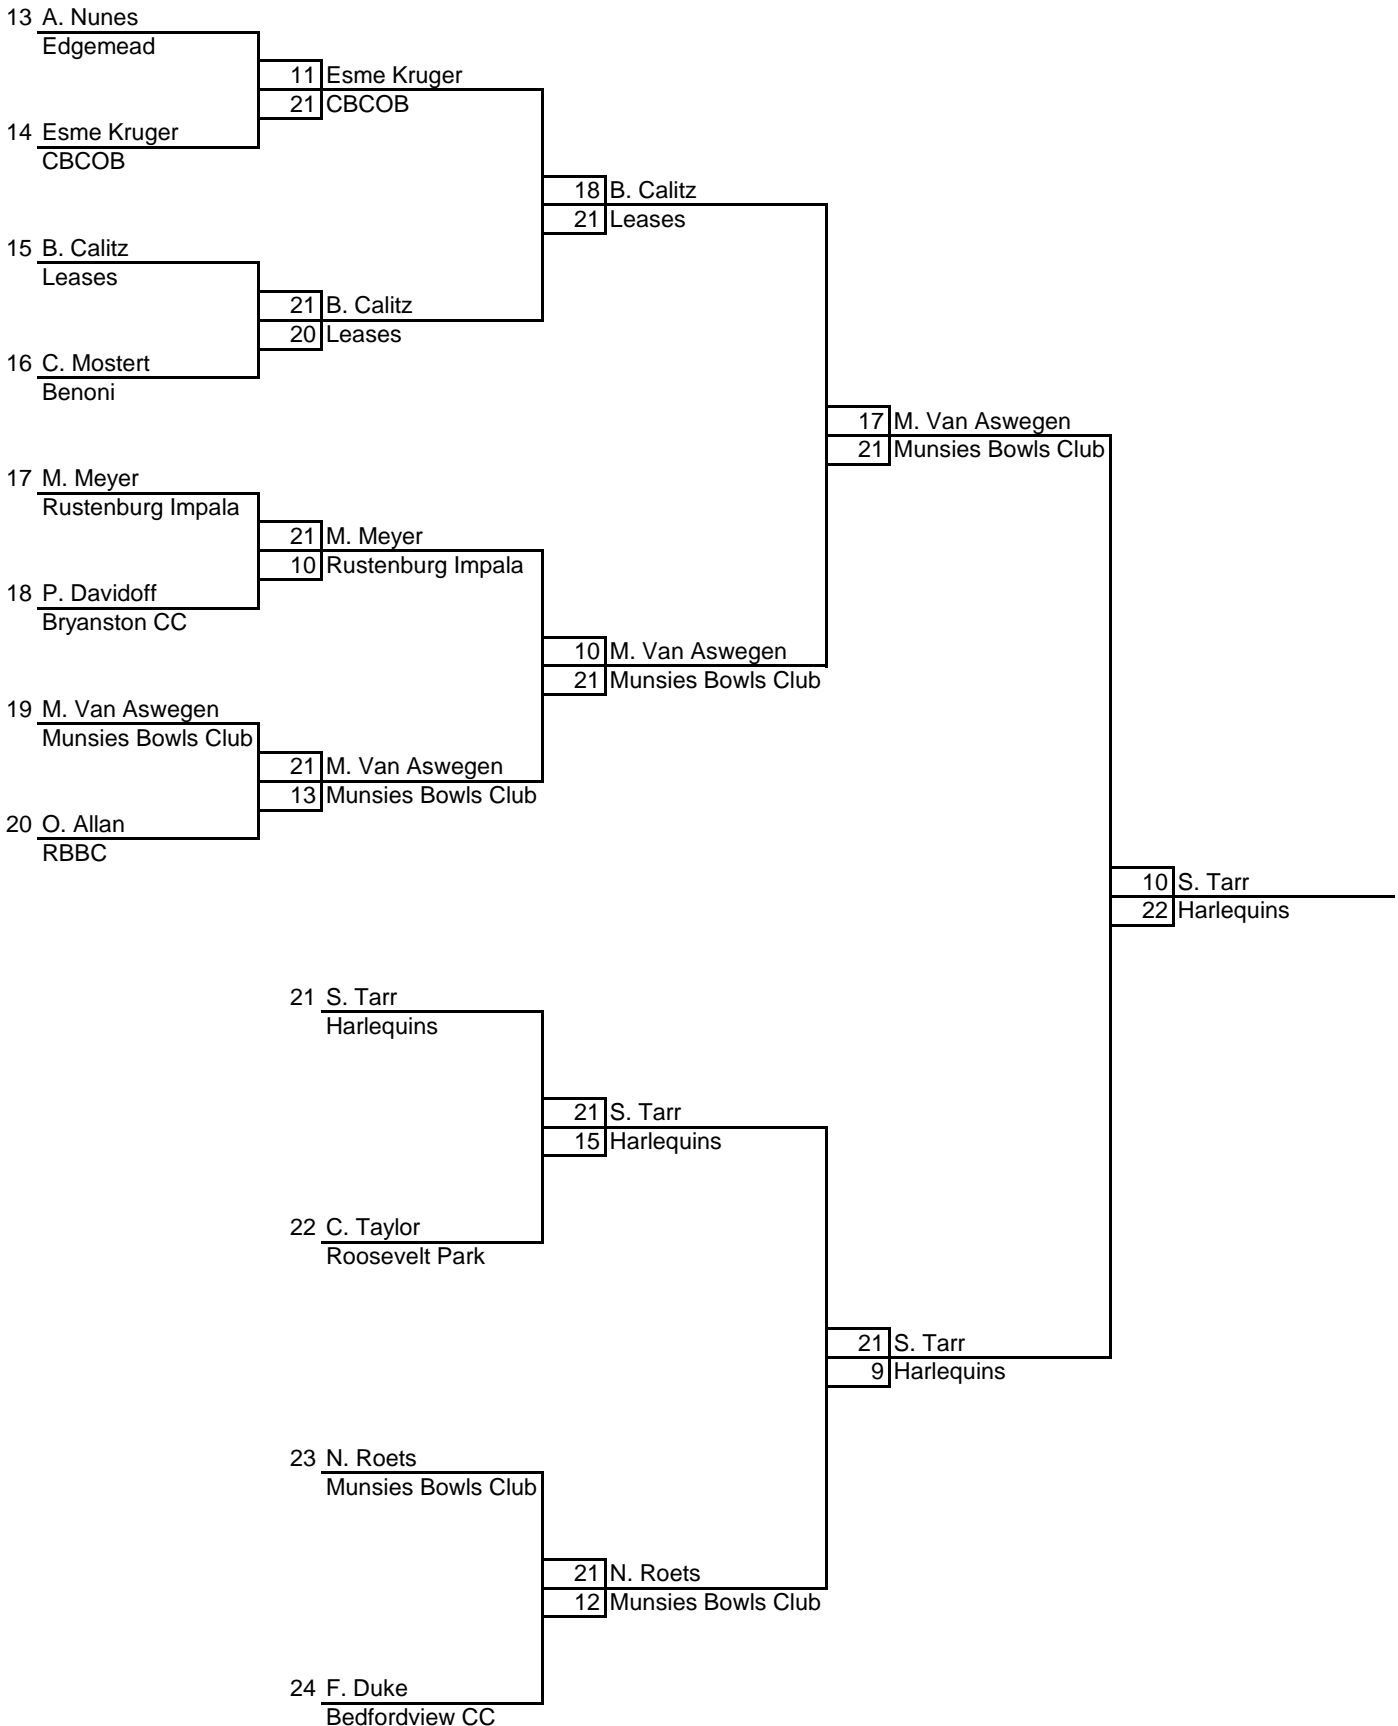

**BOWLS SOUTH AFRICA WOMEN'S NATIONAL OPEN SINGLES 2021
Play-Off Section 2**

14 May 09h00	14 May 11H30	14 May 14H30	15 May 09h00	Section Winner
OLD PARKTONIAN	OLD PARKTONIAN	OLD PARKTONIAN	ROOSEVELT PARK	
Round 1	Round 2	Round 3	Q-Final	

ALL DATES AND TIMES SUBJECT TO CHANGE