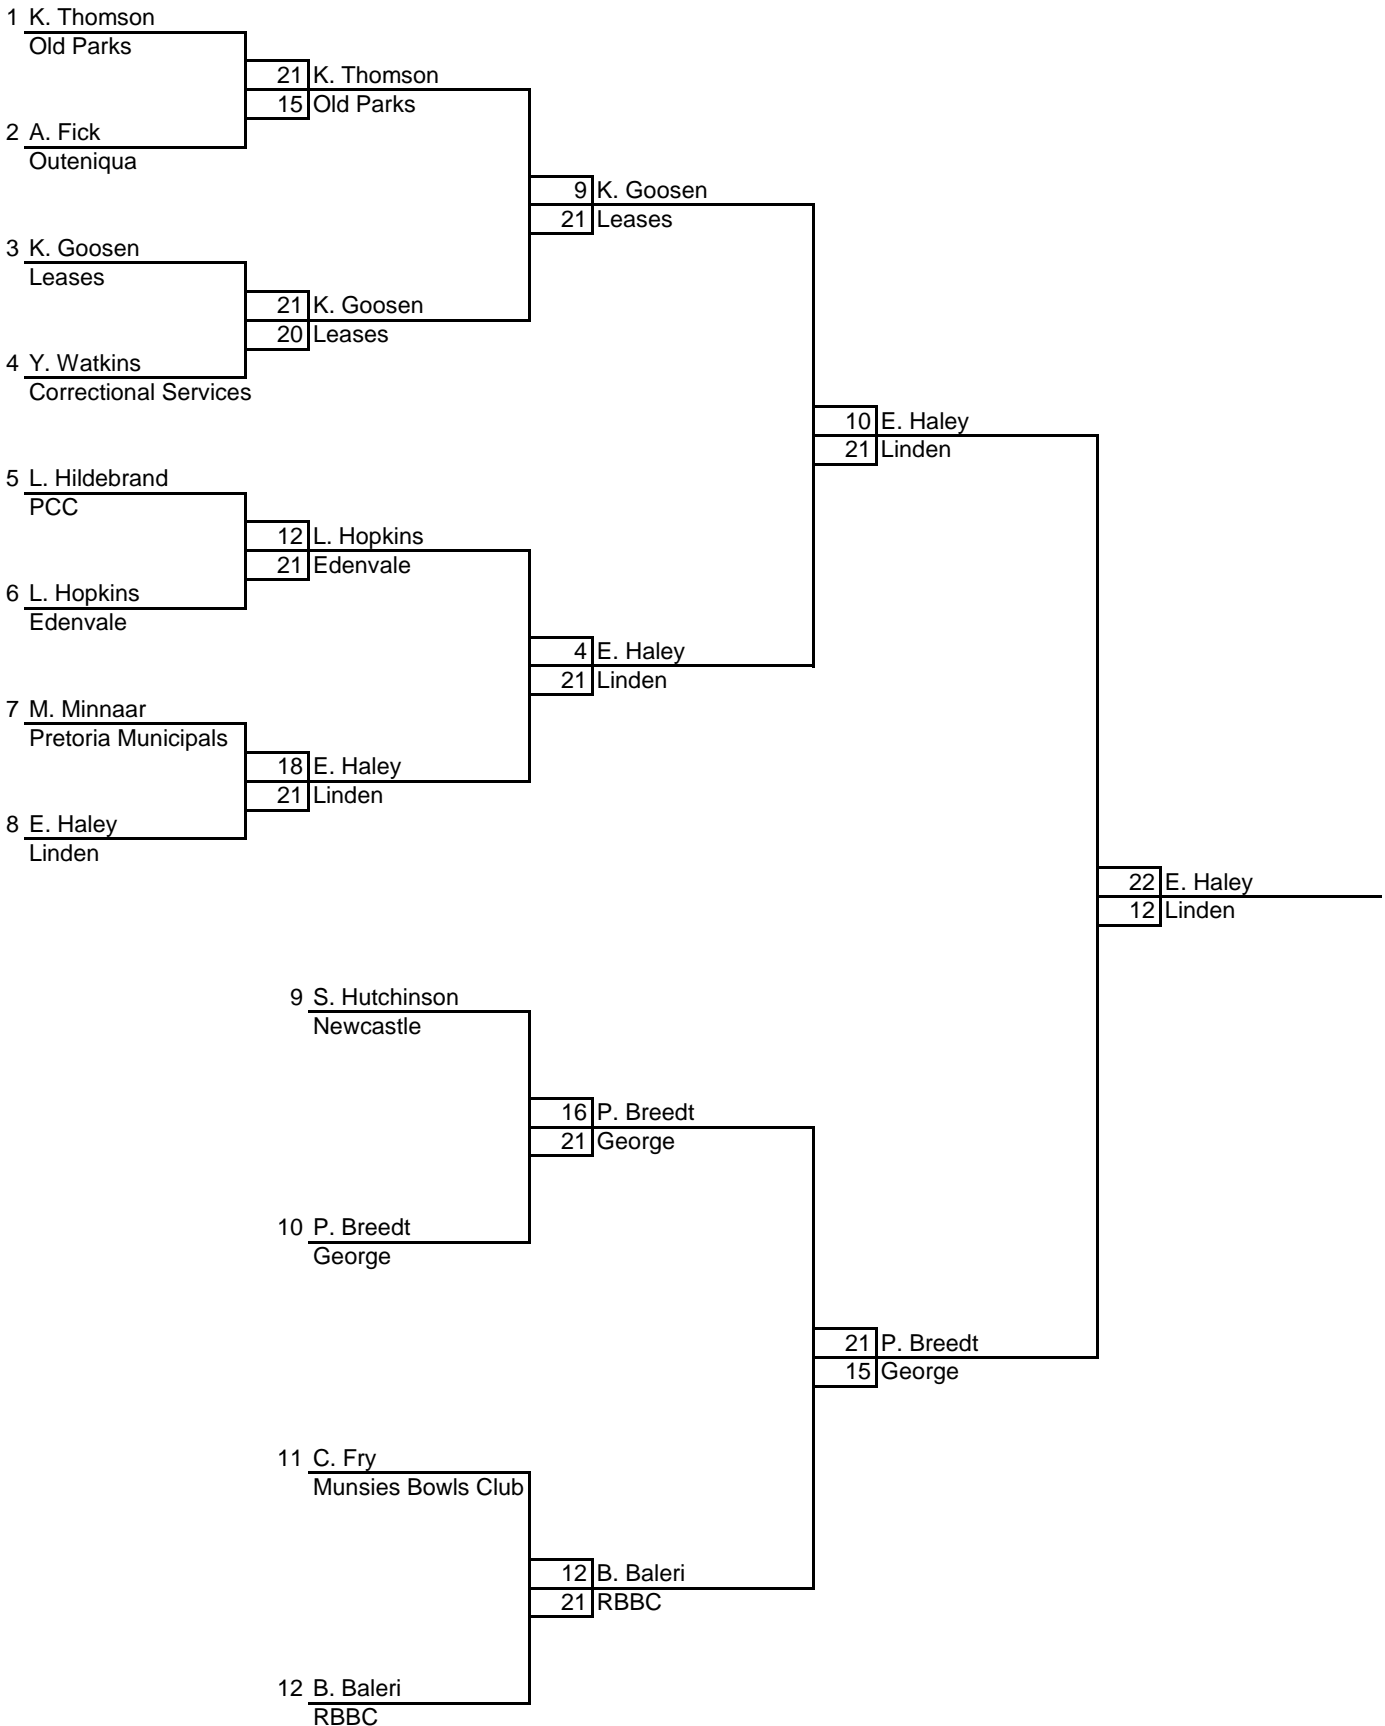

14 May 09h00	14 May 11H30	14 May 14H30	15 May 09h00	Section Winner
ROOSEVELT PARK	ROOSEVELT PARK	ROOSEVELT PARK	ROOSEVELT PARK	
Round 1	Round 2	Round 3	Q-Final	

ALL DATES AND TIMES SUBJECT TO CHANGE

**BOWLS SOUTH AFRICA WOMEN'S NATIONAL OPEN SINGLES 2021
Play-Off Section 2**