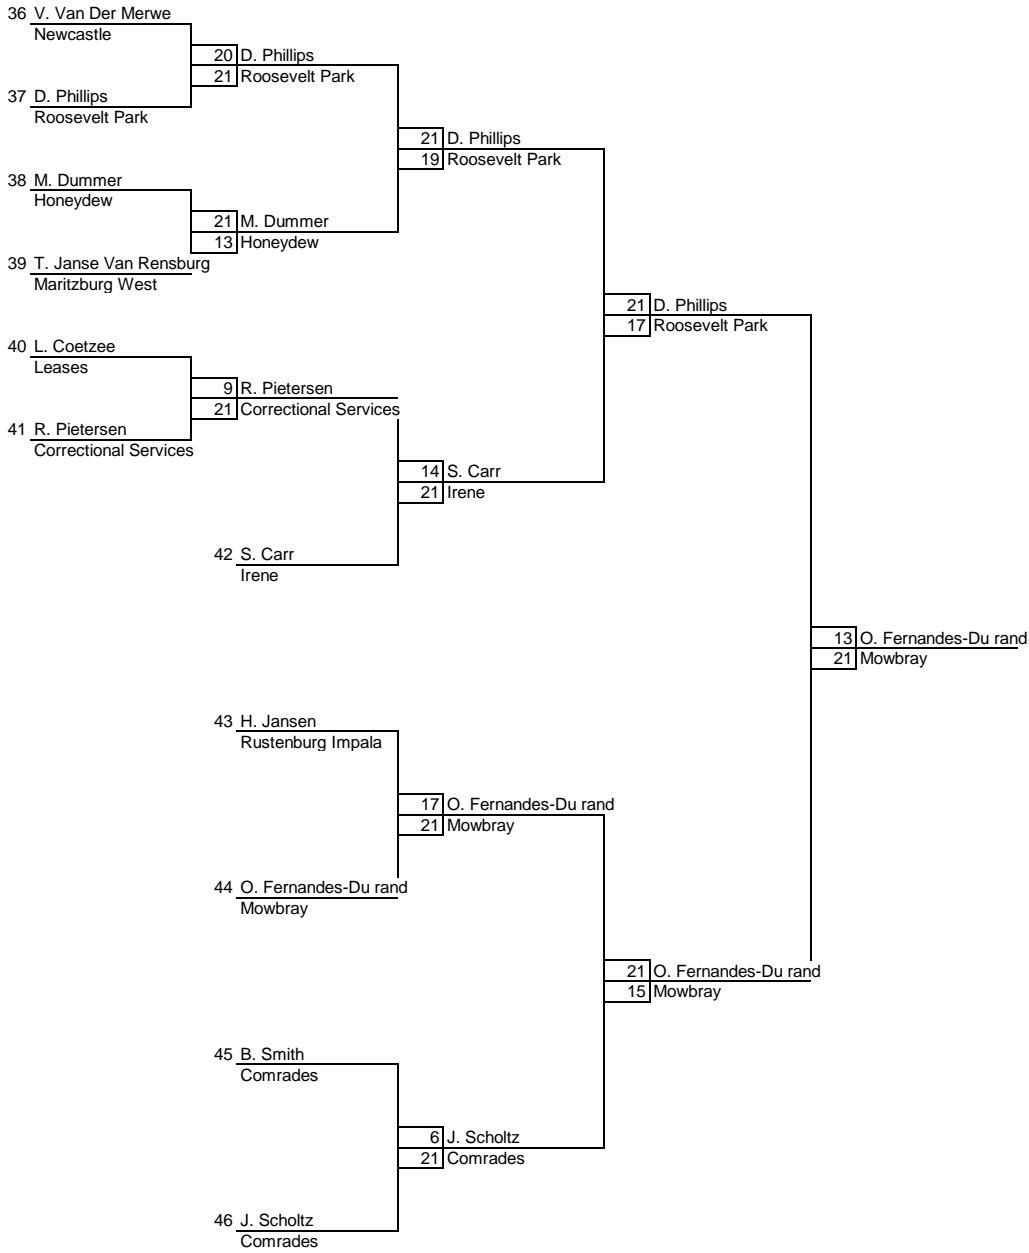

**BOWLS SOUTH AFRICA WOMEN'S NATIONAL OPEN SINGLES 2021
Play-Off Section 4**

14 May 09h00	14 May 11H30	14 May 14H30	15 May 09h00	Section Winner
MORNINGSIDE CC	MORNINGSIDE CC	MORNINGSIDE CC	ROOSEVELT PARK	
Round 1	Round 2	Round 3	Q-Final	

ALL DATES AND TIMES SUBJECT TO CHANGE