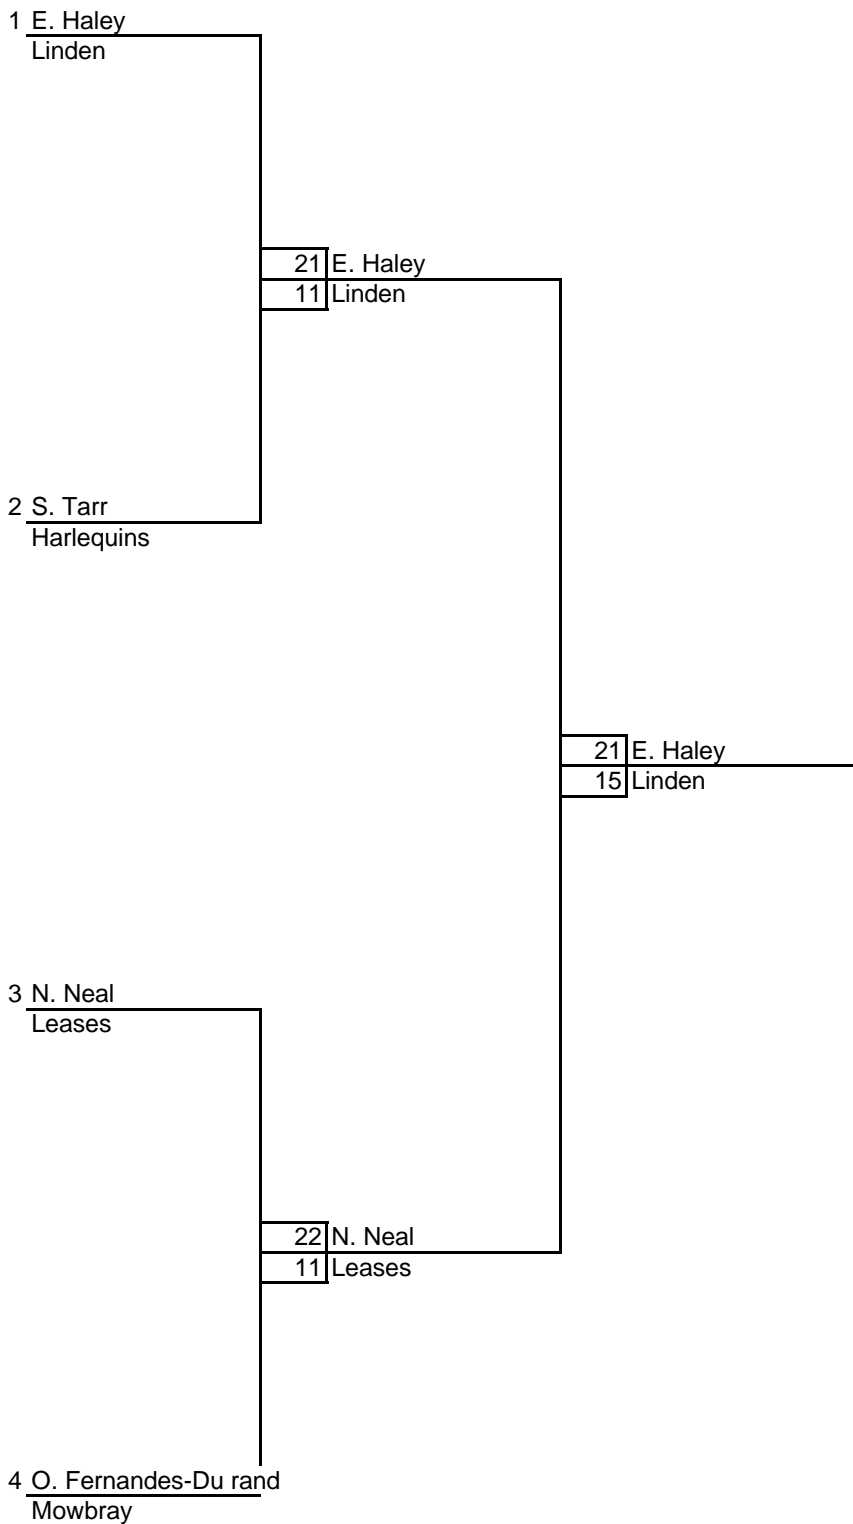

BOWLS SOUTH AFRICA WOMEN'S NATIONAL OPEN SINGLES 2021 Play - Off Chart

15 May 11h30	16 May 09h00	Winner
ROOSEVELT PARK	ROOSEVELT PARK	
S-Final	Final	

ALL DATES AND TIMES SUBJECT TO CHANGE

BOWLS SOUTH AFRICA WOMEN'S NATIONAL OPEN SINGLES 2021
Play-Off Section 1