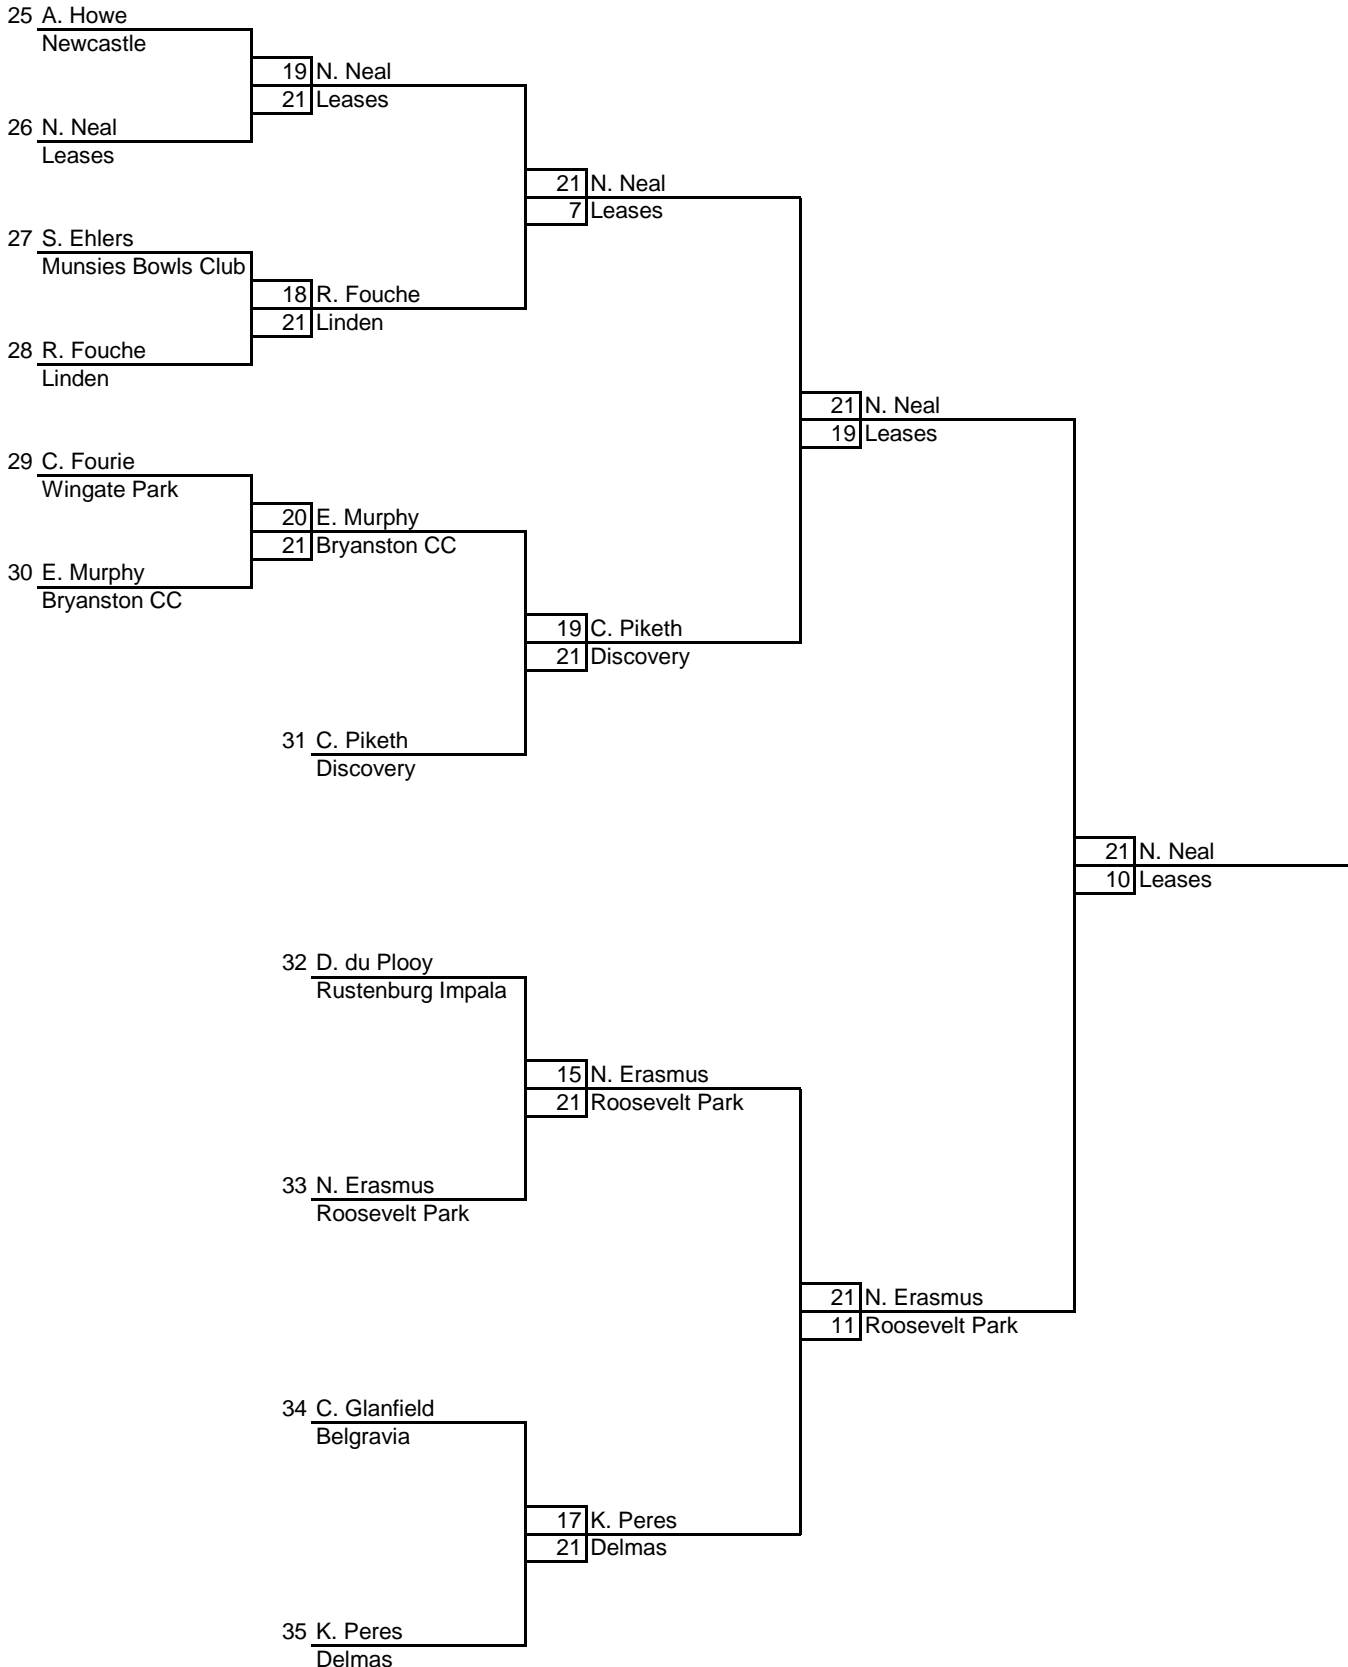

**BOWLS SOUTH AFRICA WOMEN'S NATIONAL OPEN SINGLES 2021
Play-Off Section 3**

14 May 09h00	14 May 11H30	14 May 14H30	15 May 09h00	Section Winner
LINDEN	LINDEN	LINDEN	ROOSEVELT PARK	
Round 1	Round 2	Round 3	Q-Final	

ALL DATES AND TIMES SUBJECT TO CHANGE